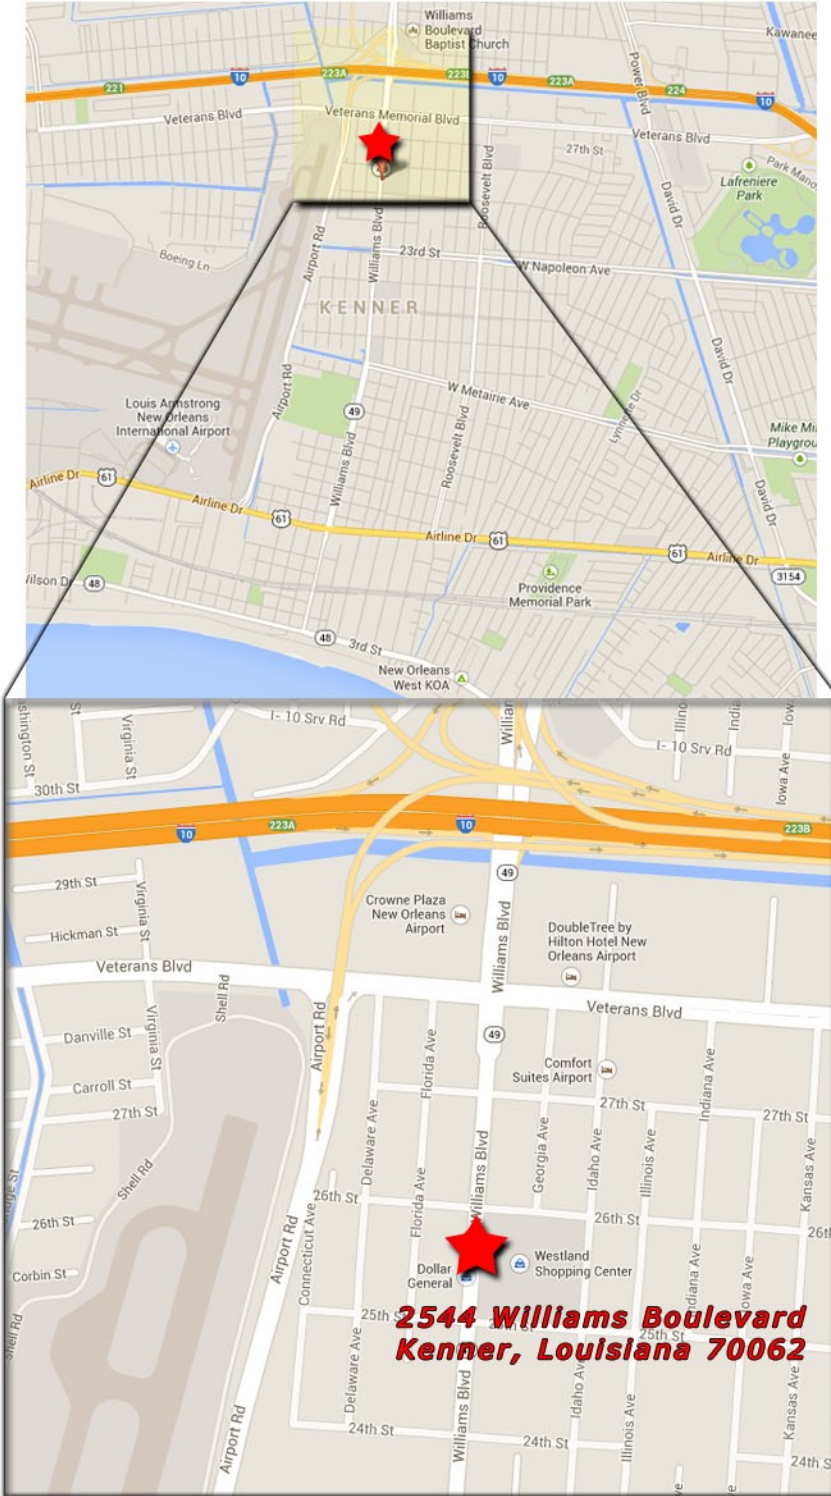

**Transportation Worker Identification Credential (TWIC) Office  
2544 Williams Boulevard  
Kenner, Louisiana 70062-5538**

**From Baton Rouge:**

- Take I-10 East to Exit 223A-223B (Williams Boulevard/LA 49 South)
- Turn right onto Williams Boulevard/LA 49
- Continue 0.7 miles to 2544 Williams Boulevard

**ALTERNATIVE ROUTE**

- Take U.S. 61 (Airline Highway) southbound to Williams Boulevard/LA 69
- Turn left onto Williams Boulevard/LA 69
- Continue 1.6 miles to 2544 Williams Boulevard

**From New Orleans:**

- Take I-10 West to Exit 223A (Williams Boulevard/LA 49 South)
- Continue 0.7 miles to 2544 Williams Boulevard

**ALTERNATIVE ROUTE**

- Take U.S. 61 (Airline Highway) northbound to Williams Boulevard/LA 69
- Turn right onto Williams Boulevard/LA 69
- Continue 1.6 miles to 2544 Williams Boulevard