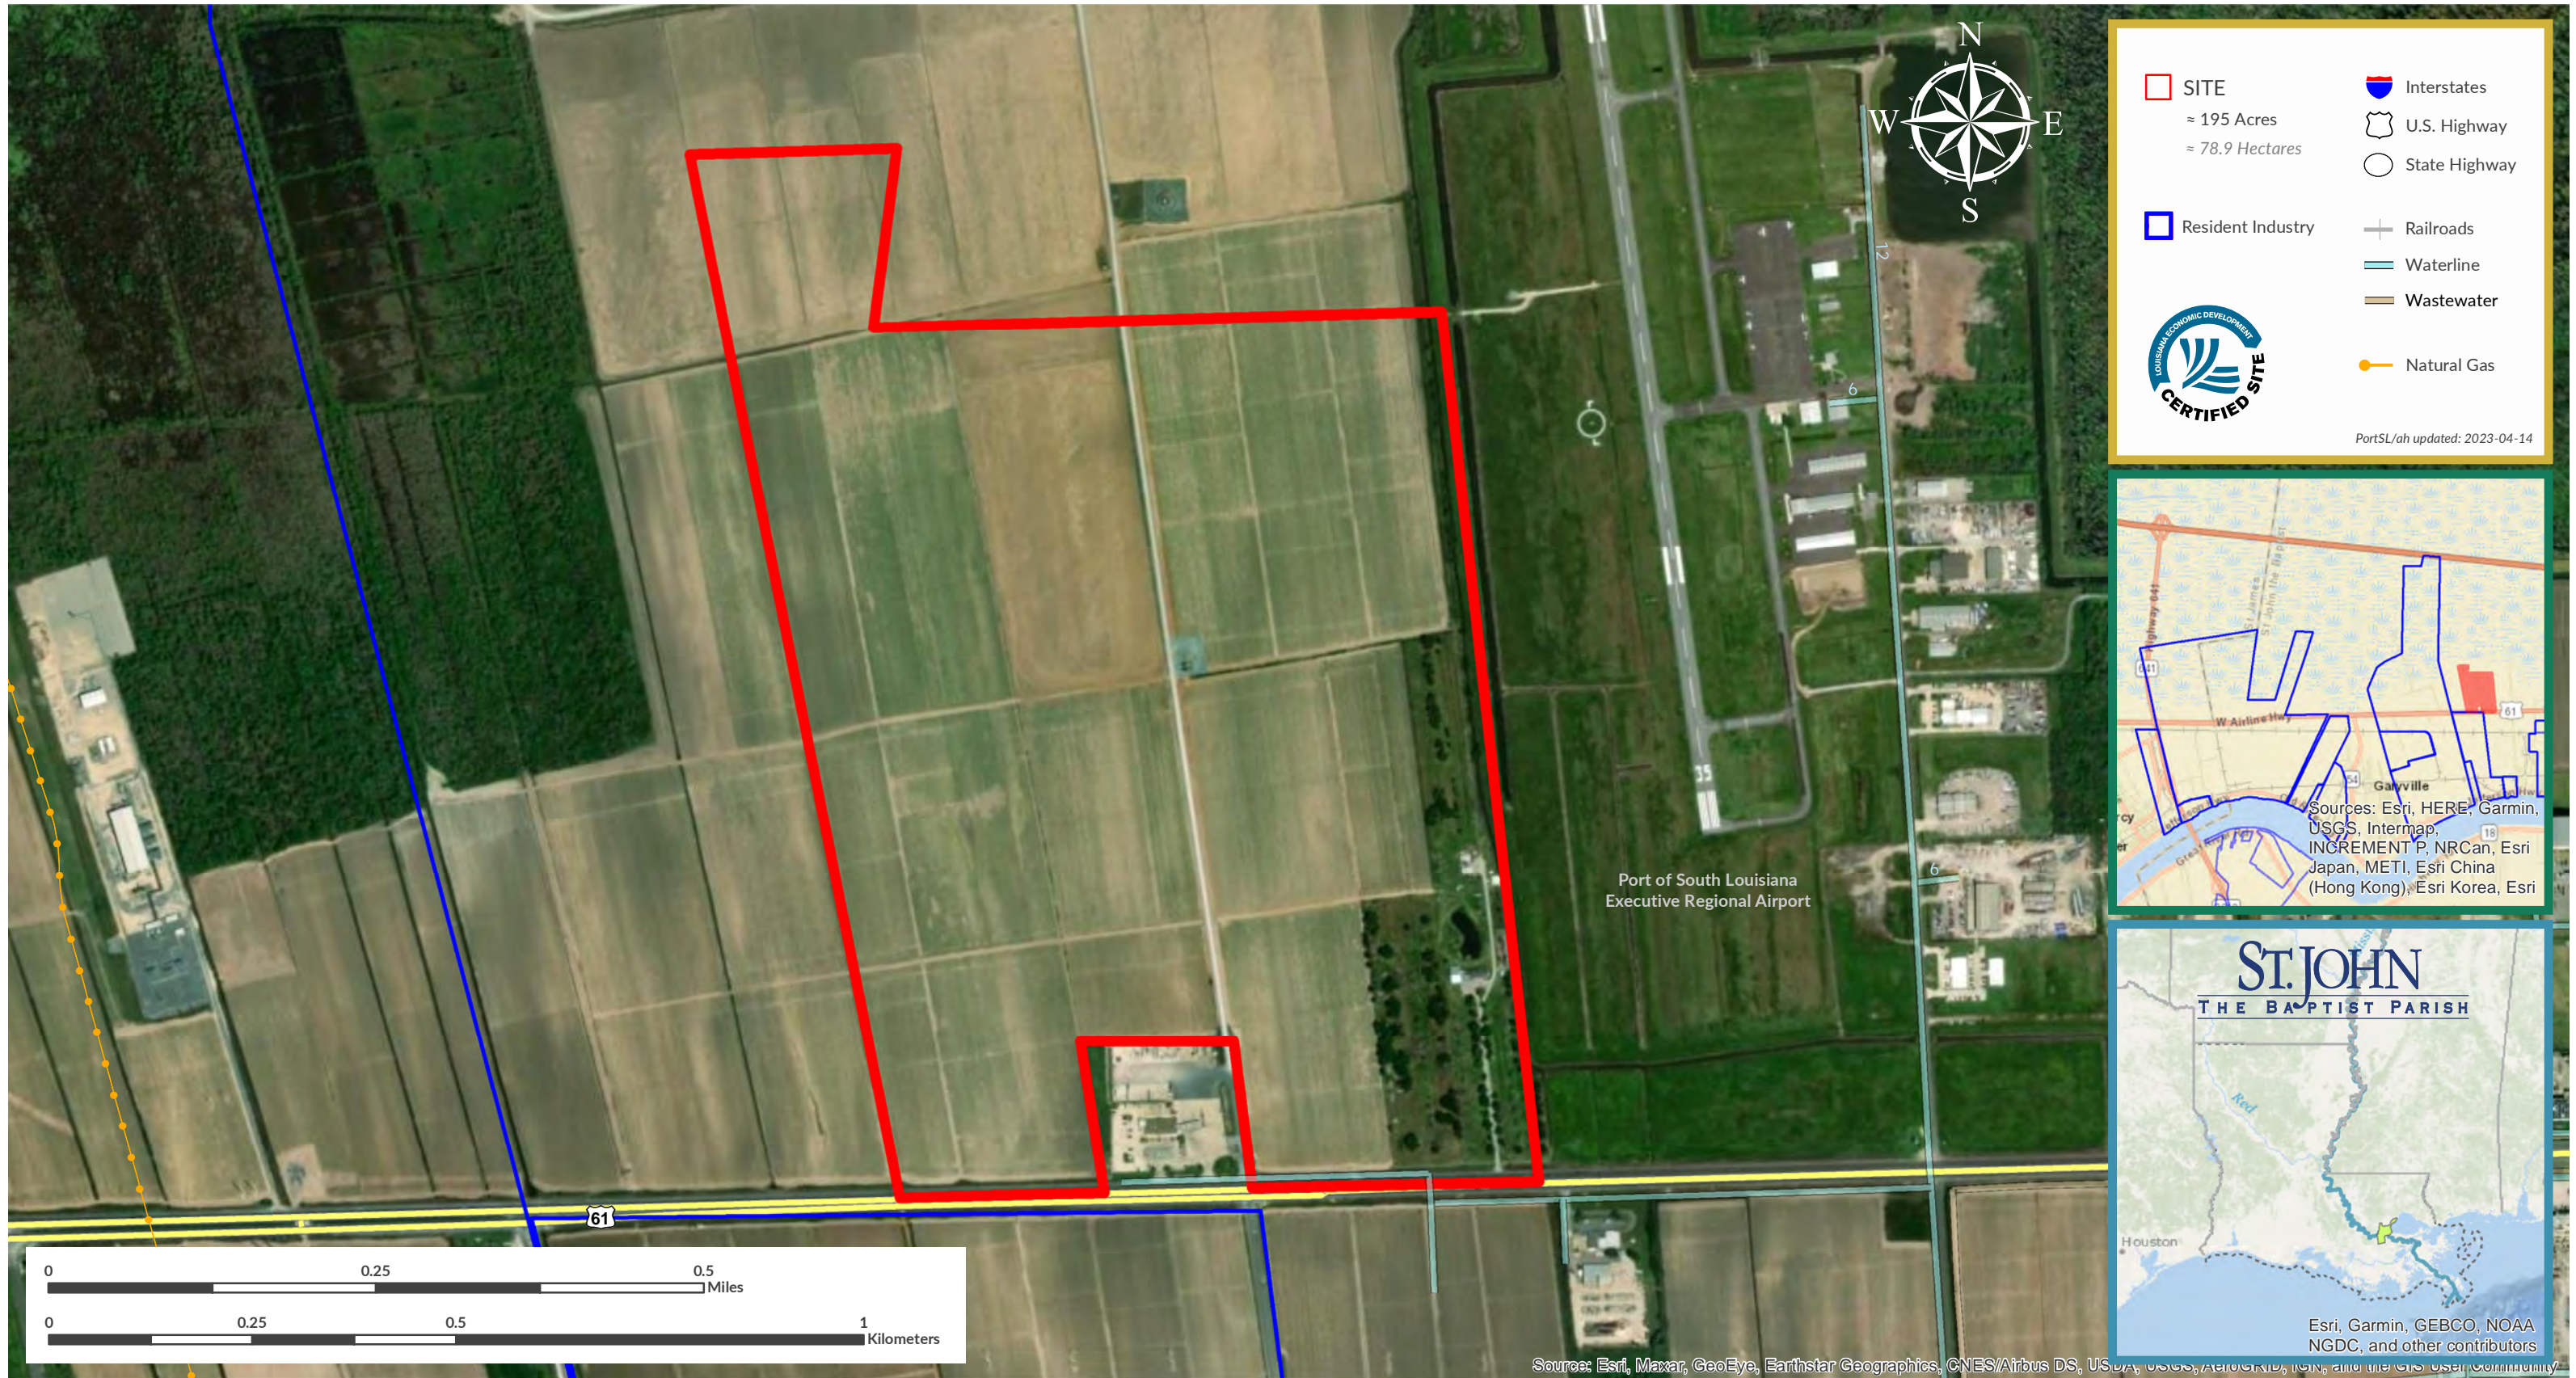

Terre Haute Certified Site [#57]

For more information, contact: Julia Fisher, Chief Commercial Officer | 985.652.9278 | jfisher@portsl.com | www.portsl.com/gis

 SITE ≈ 195 Acres ≈ 78.9 Hectares	 Interstates
 Resident Industry	 U.S. Highway
	 State Highway
	 Railroads
	 Waterline
	 Wastewater
	 Natural Gas

PortSL/ah updated: 2023-04-14