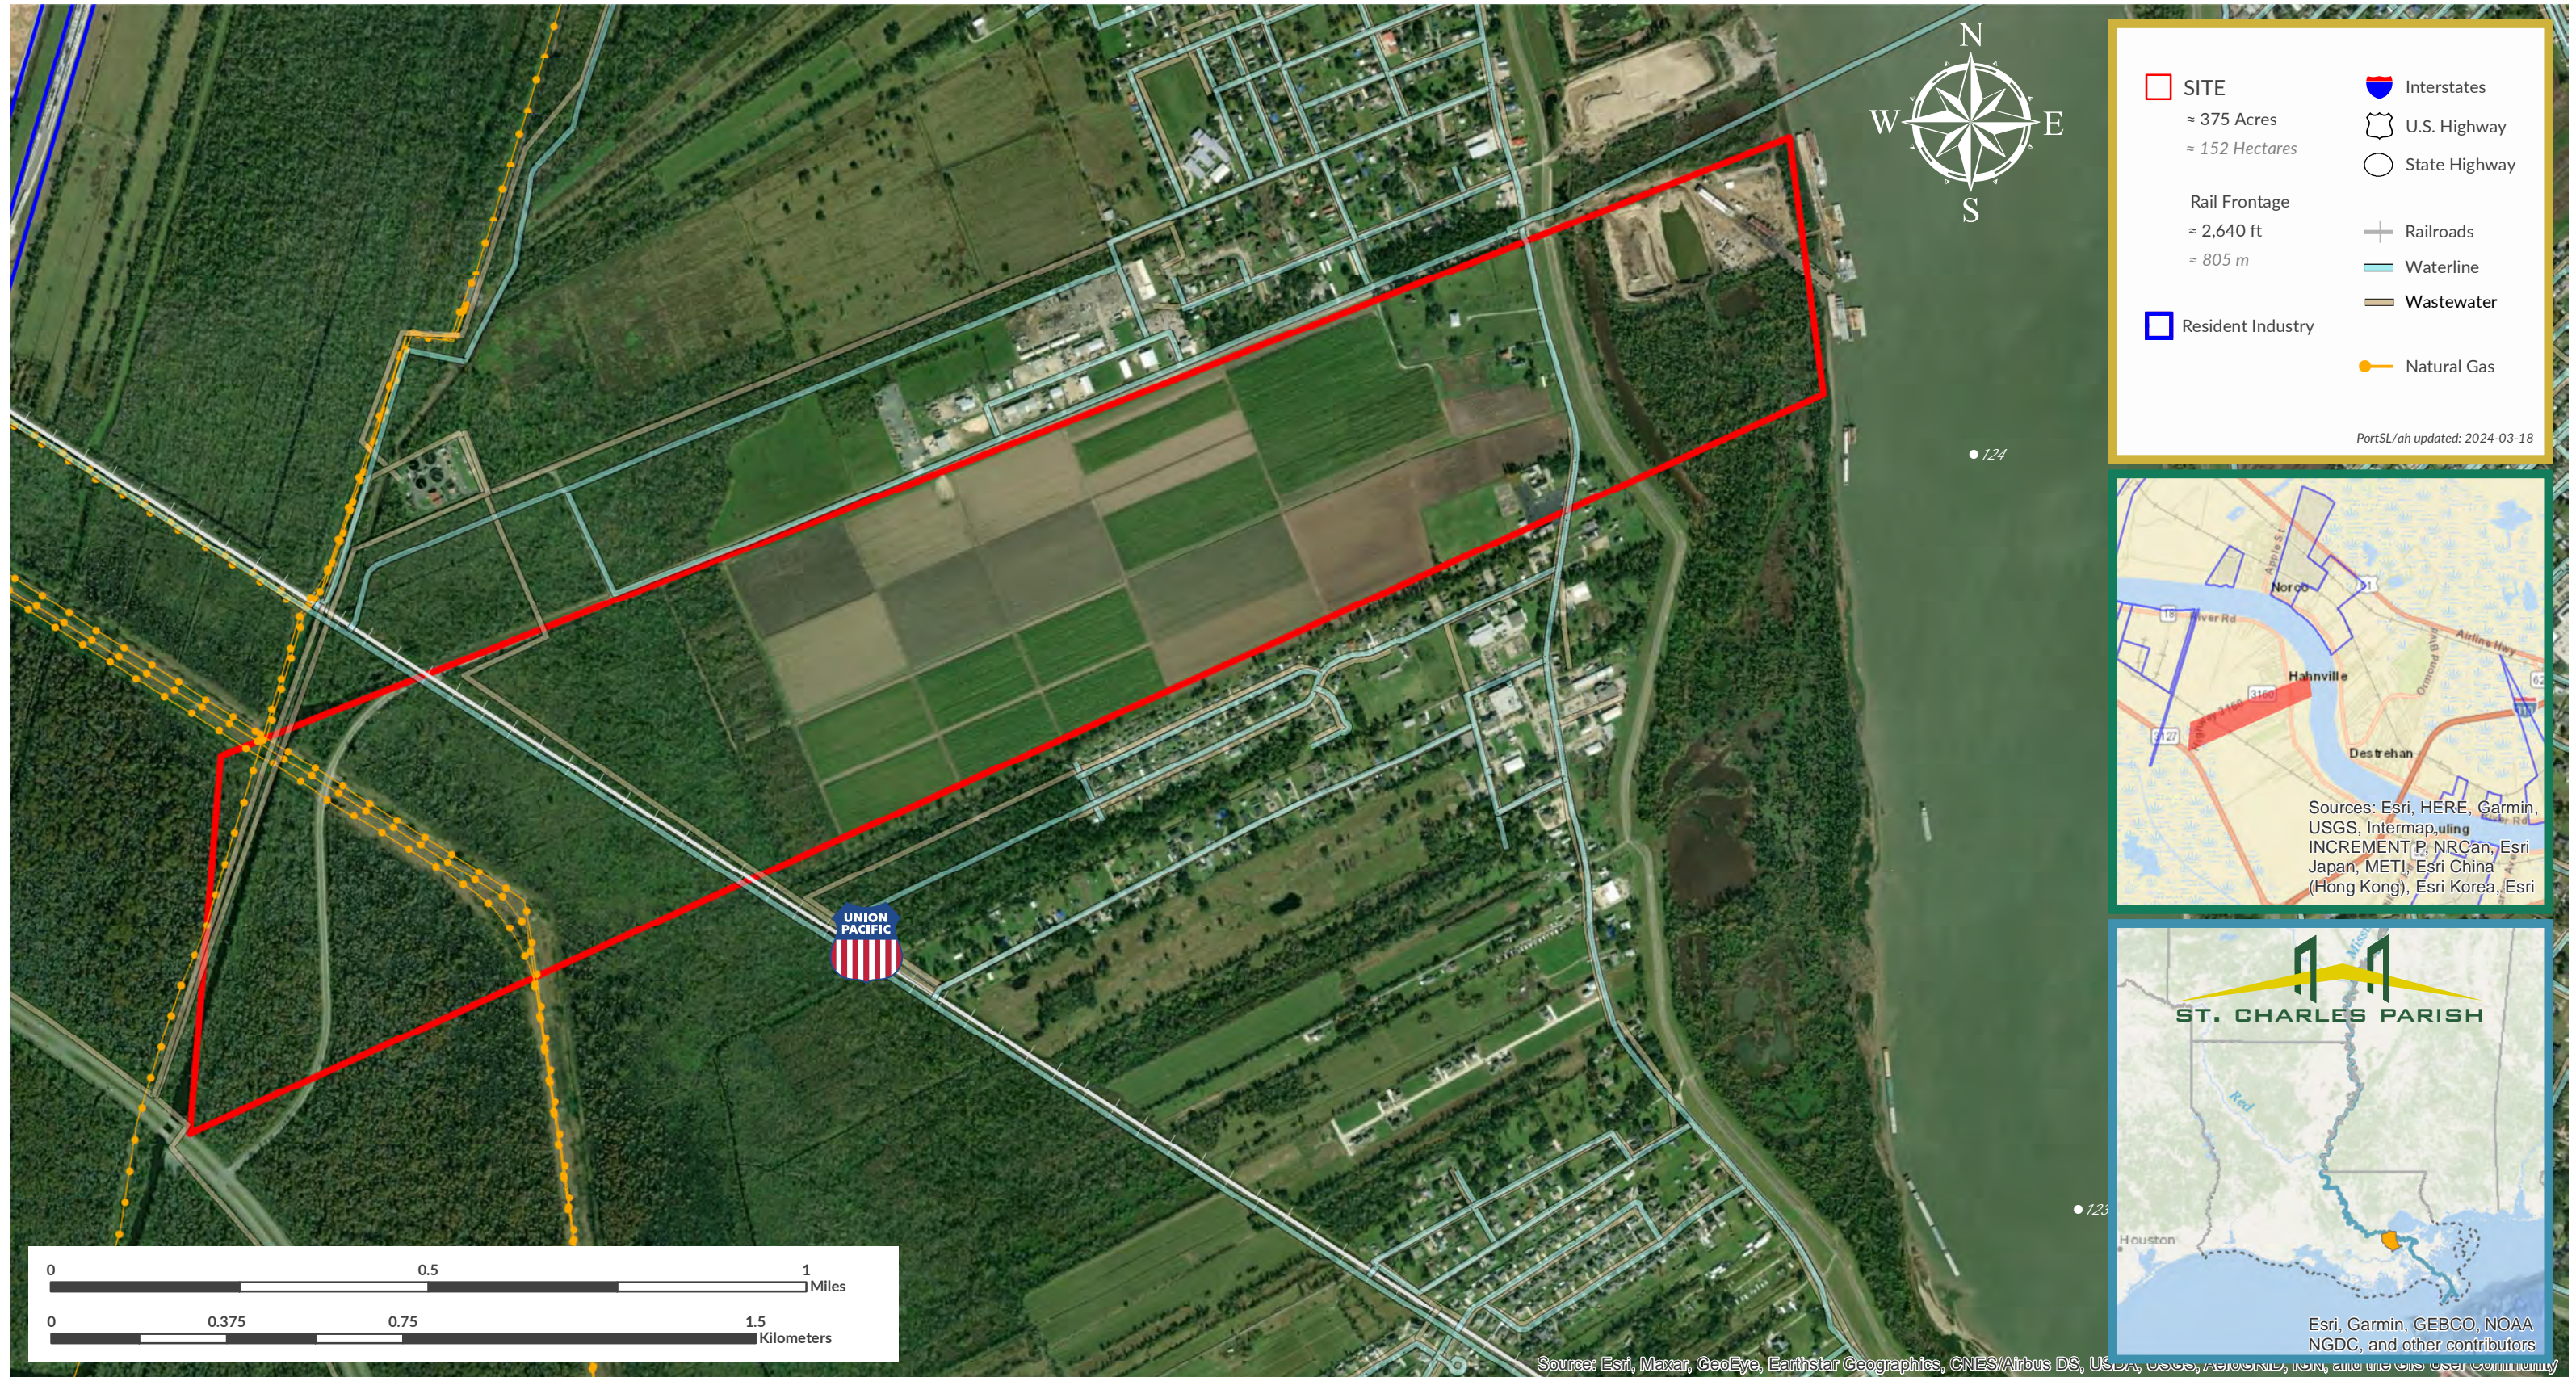

Home Place [#63]

For more information, contact: Micah Cormier, Dir. of Business Dev. & External Affairs | 985.652.9278 | mcorrier@portsl.com | www.portsl.com/gis

Source: Esri, Maxar, GeoEye, Earthstar Geographics, CNES/Airbus DS, USDA, USGS, AeroGRID, IGN, and the GIS User Community