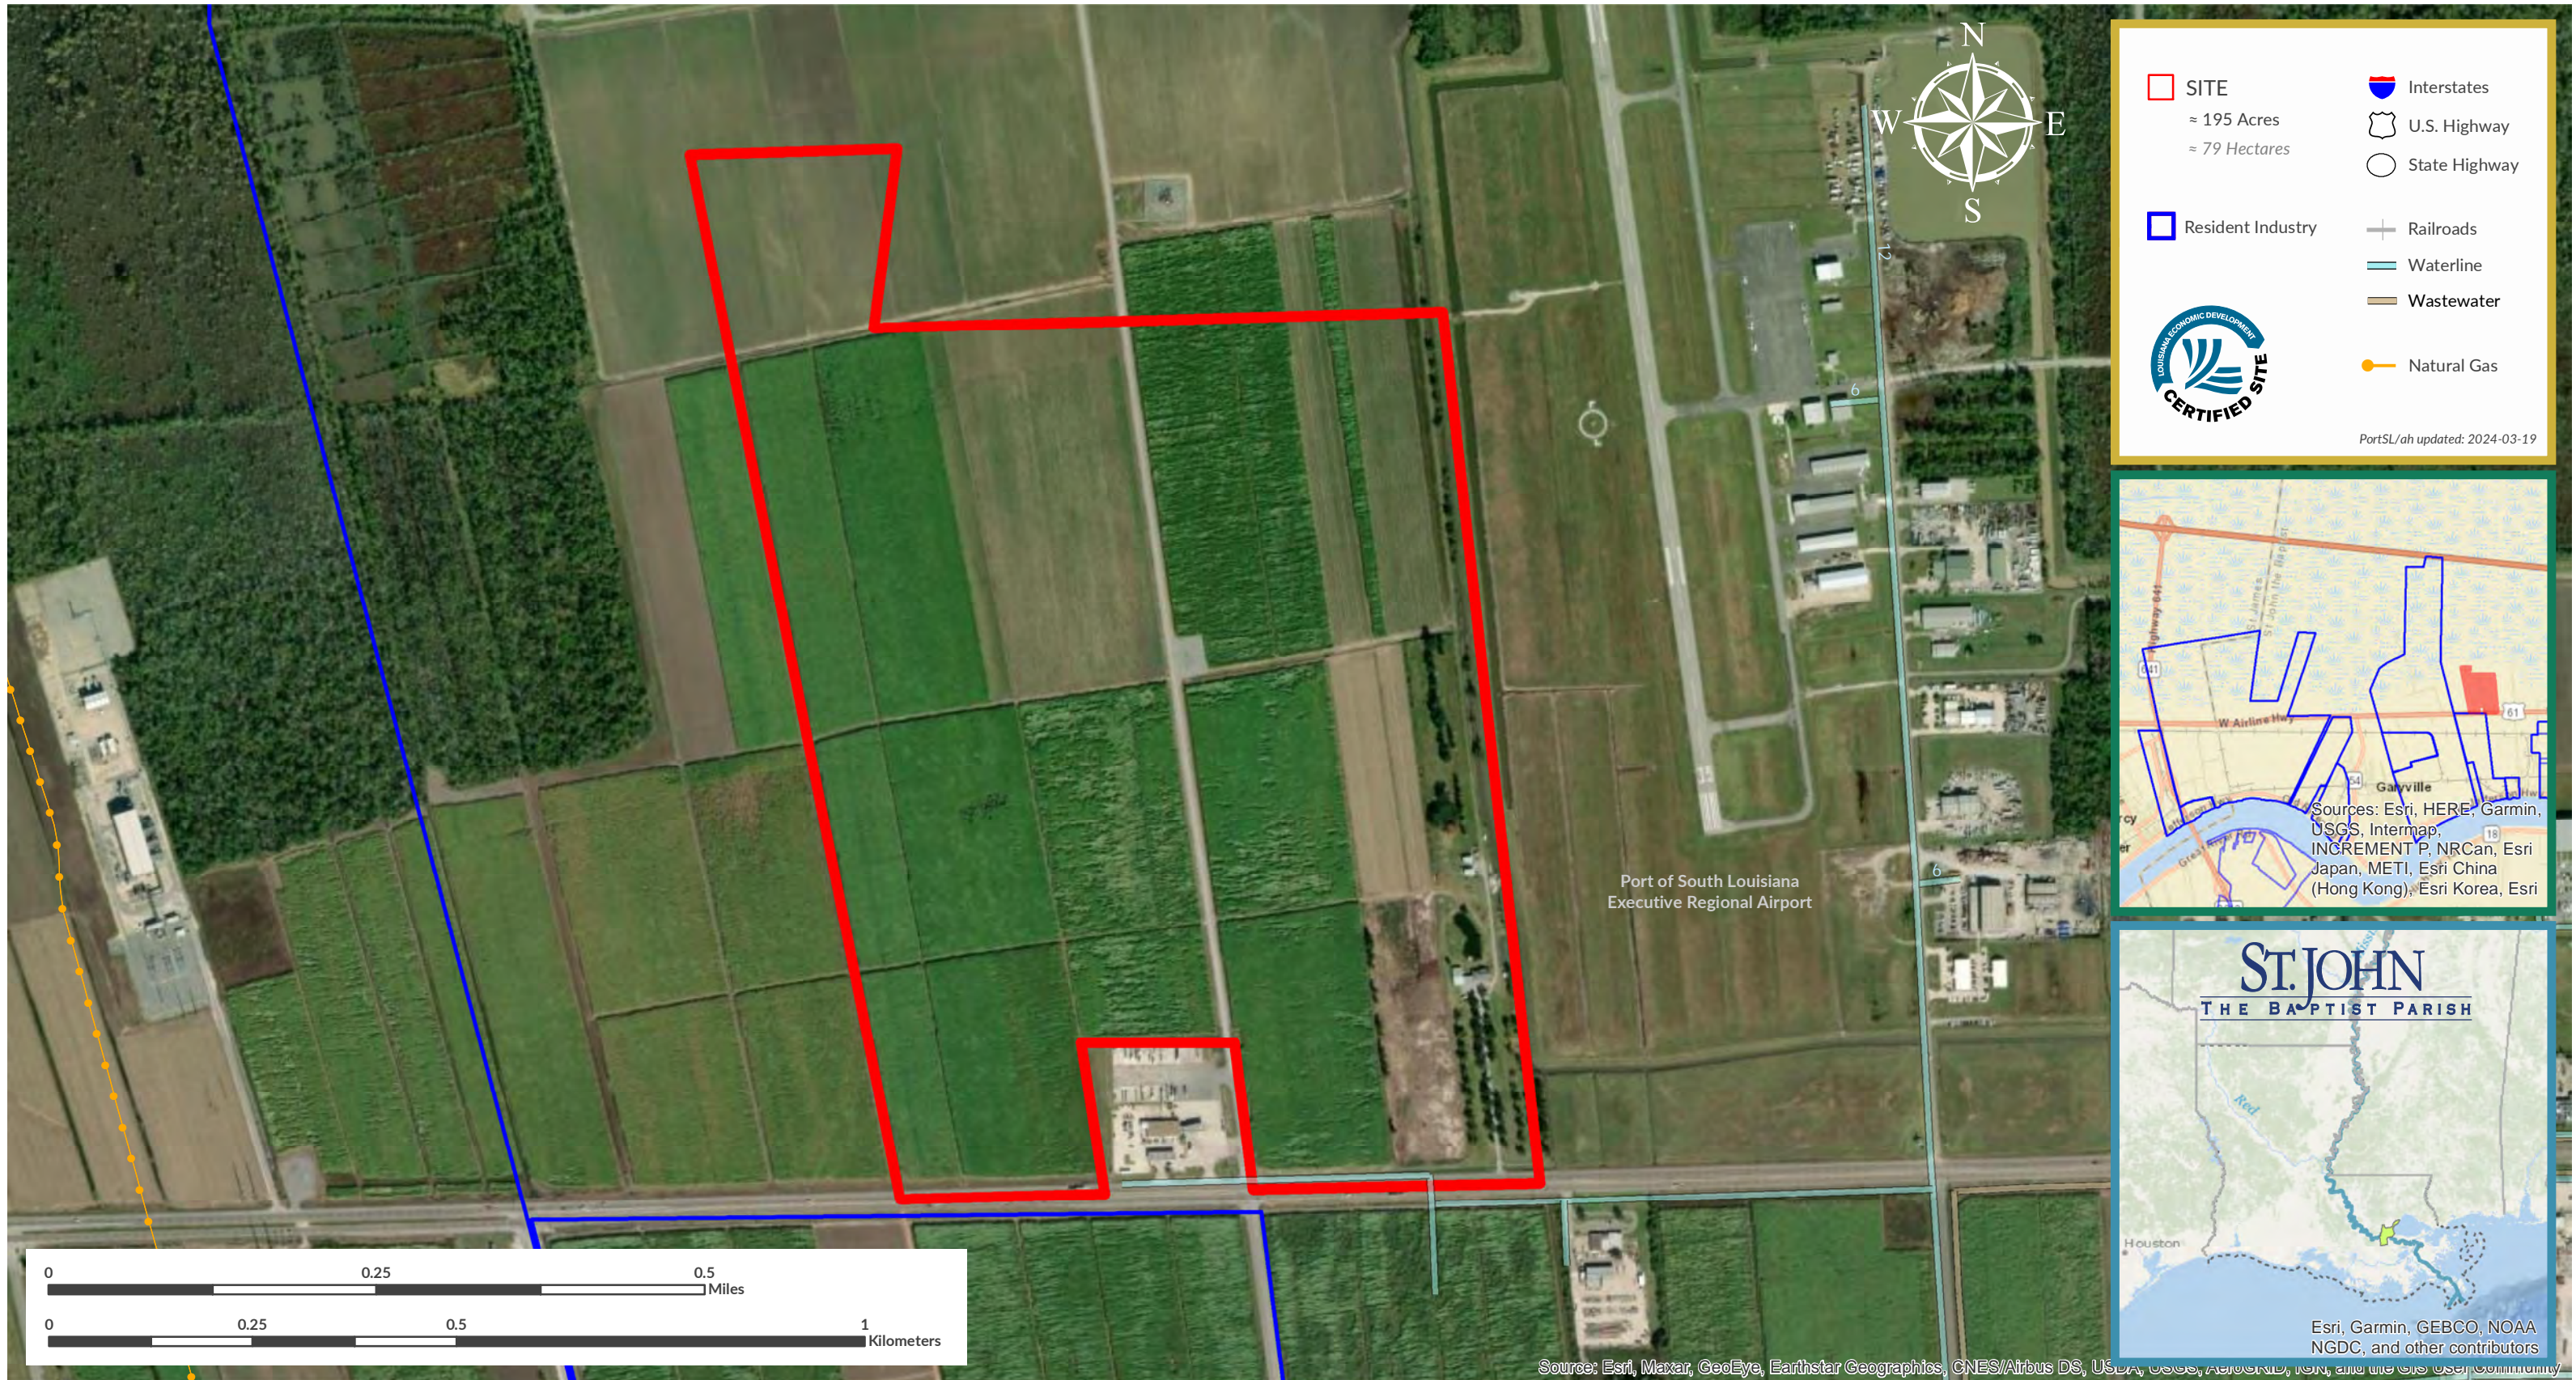

Terre Haute Certified Site [#57]

For more information, contact: Micah Cormier, Dir. of Business Dev. & External Affairs | 985.652.9278 | mcormier@portsl.com | www.portsl.com/gis

 SITE	 Interstates
≈ 195 Acres	 U.S. Highway
≈ 79 Hectares	 State Highway
 Resident Industry	 Railroads
	 Waterline
	 Wastewater
	 Natural Gas

PortSL/ah updated: 2024-03-19

Sources: Esri, HERE, Garmin, USGS, Intermap, INCREMENT P, NRCan, Esri Japan, METI, Esri China (Hong Kong), Esri Korea, Esri

ST. JOHN
THE BAPTIST PARISH

Esri, Garmin, GEBCO, NOAA, NGDC, and other contributors