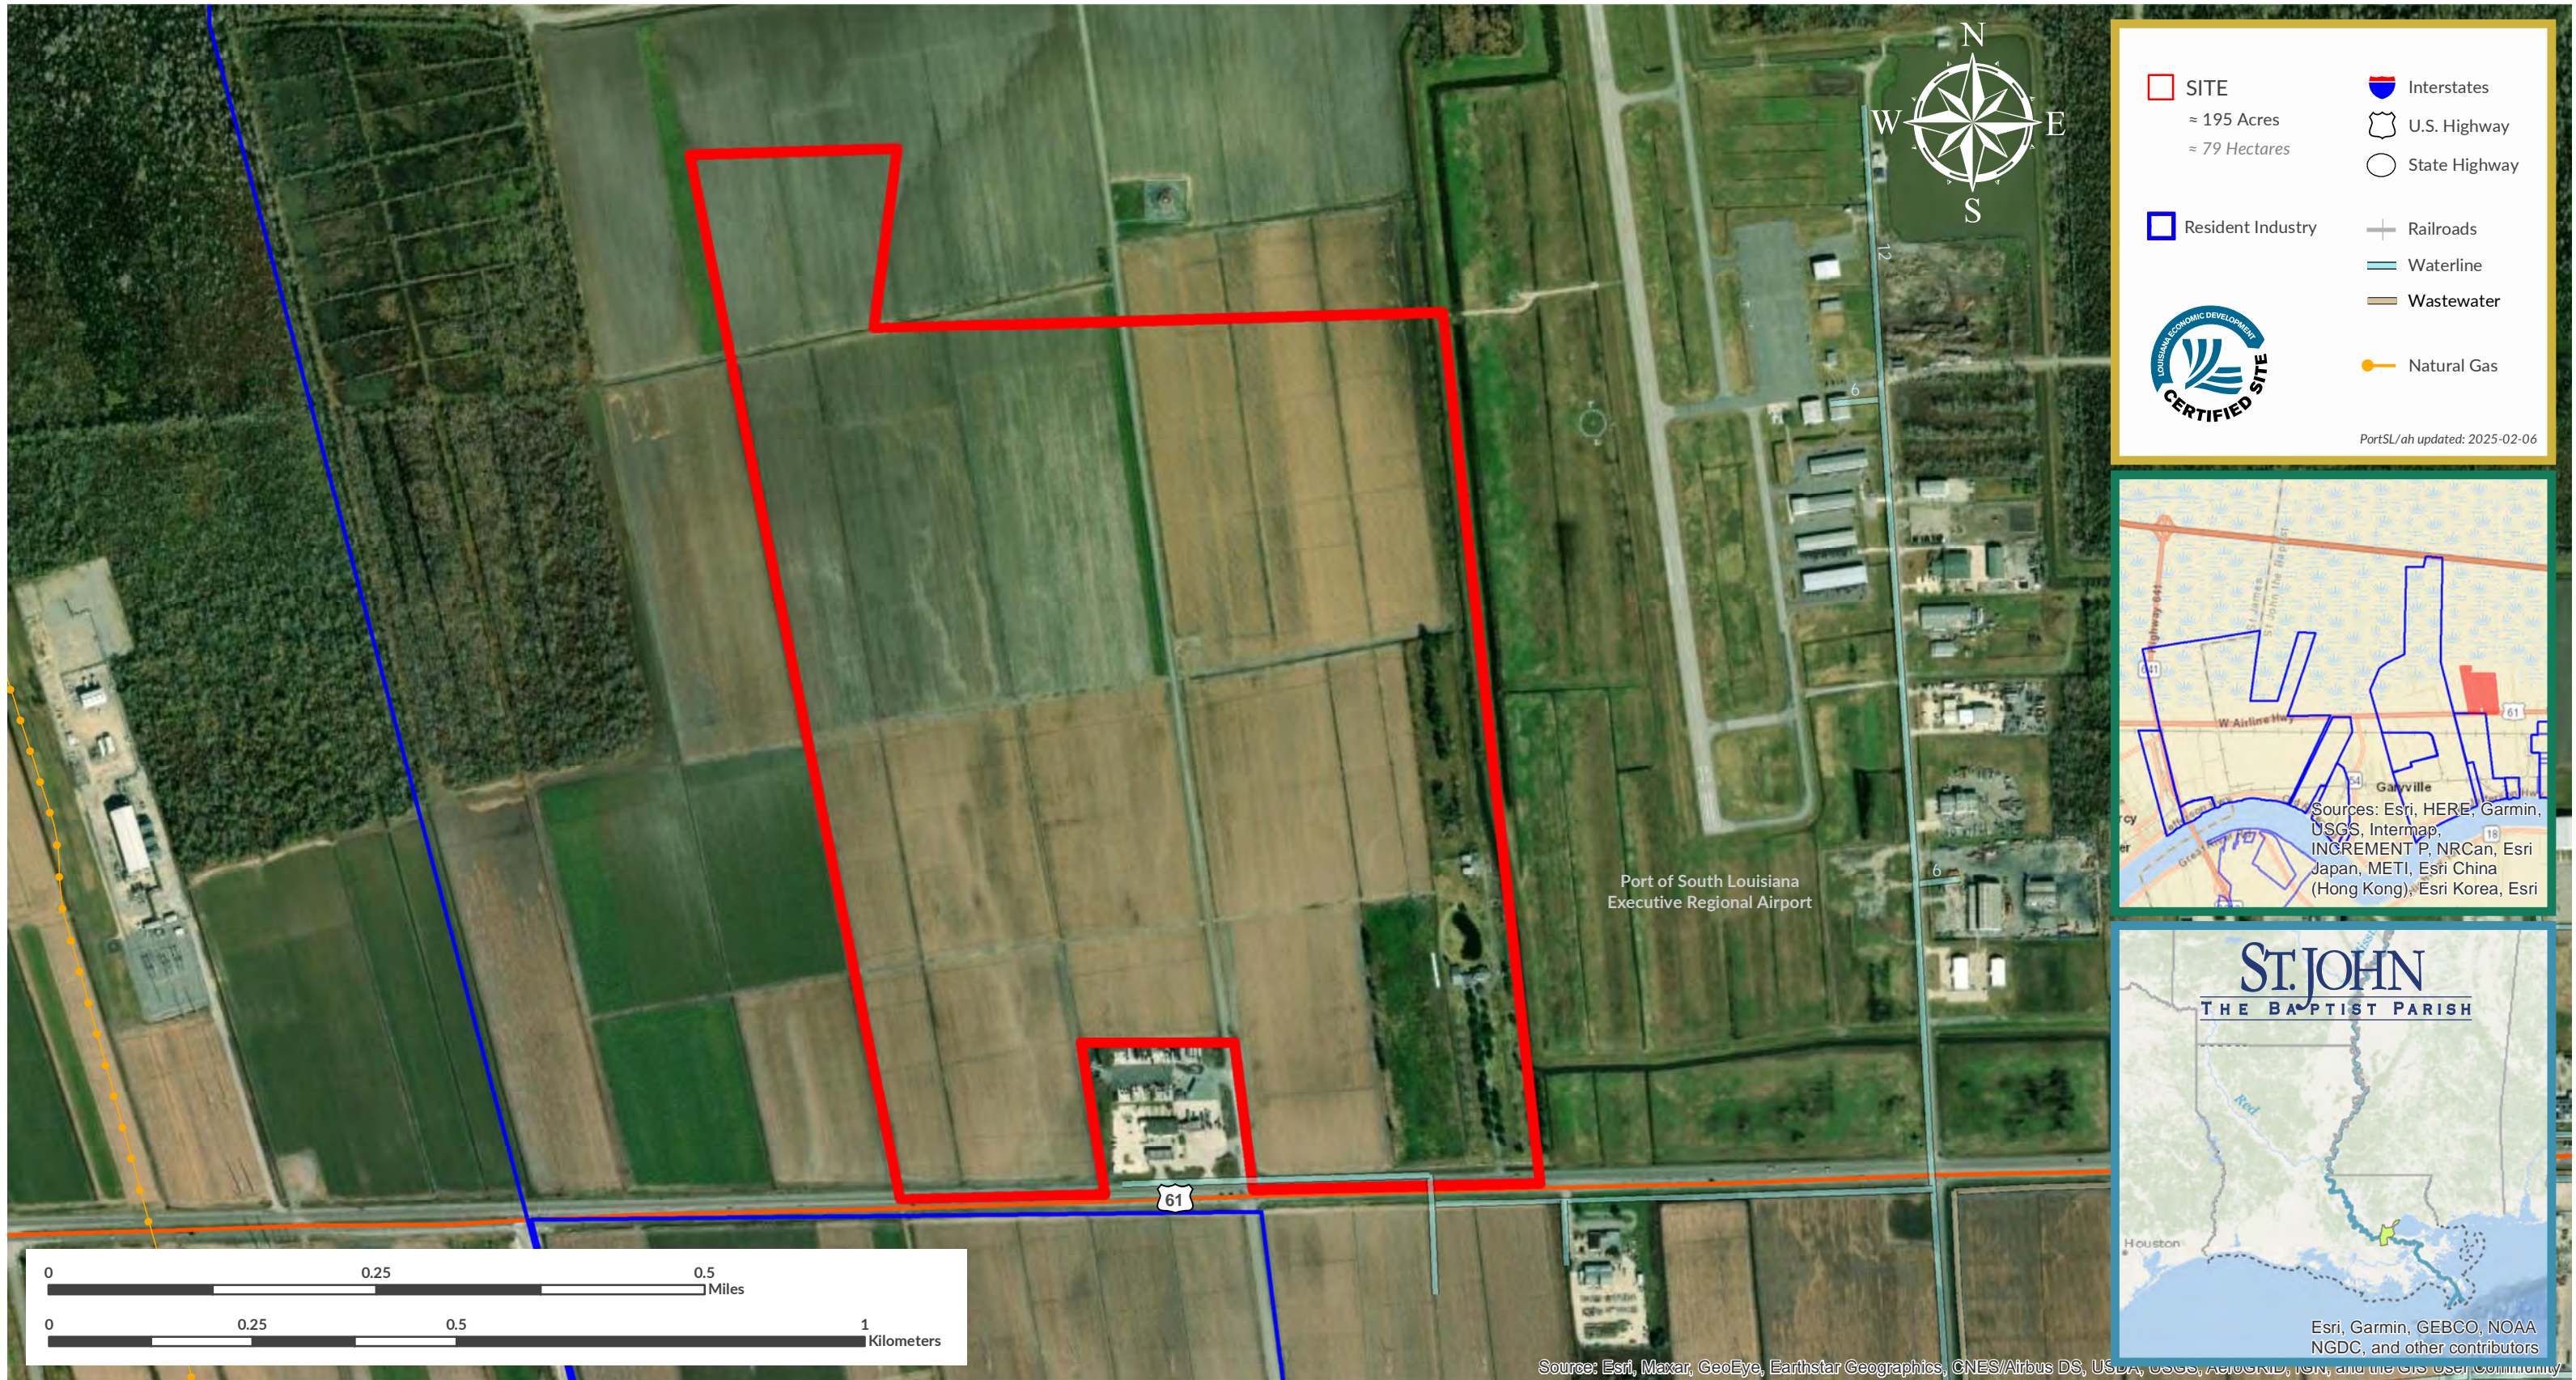

Terre Haute Certified Site [#231]

For information, contact Micah Cormier, Chief Commercial Officer | 985.652.9278 | mcormier@portsl.com | www.portsl.com/gis

SITE ≈ 195 Acres ≈ 79 Hectares	Interstates
Resident Industry	U.S. Highway
	State Highway
LOUISIANA ECONOMIC DEVELOPMENT CERTIFIED SITE	Railroads
	Waterline
	Wastewater
	Natural Gas

PortSL/ah updated: 2025-02-06